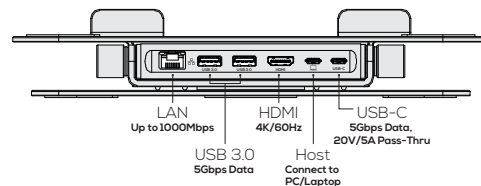

Thank you for choosing this mbeat® product. Please read the instructions carefully before use. Store this manual in a safe place for future reference.

Features

- Foldable and rotating design for flexible viewing angles.
- Durable and adjustable height for ergonomic comfort.
- 4K HDMI video output for stunning display quality.
- USB-C PD pass-through charging and data transfer.
- Removable USB-C docking station for convenient portability.

Package Contents

Laptop Stand with USB-C Docking Station
USB-C to C Data Cable
Instruction Manual

Product Specifications

Host to PC: 1 × USB-C
HDMI Port: 1 × HDMI, supports Max. 4K/60Hz (3840 × 2160)
LAN Port: 1 × RJ45 Type, supports Gigabit Ethernet up to 10/100/1000Mbps
USB-C Port: 1 × USB-C PD 3.0 & Data, supports Max. 20V/5A Pass Through
Charging & 5Gbps Data
USB Port: 2 × USB 3.0 Port, supports 5Gbps Data
Stand Height Range: Min. 5cm~Max. 28cm
Support Laptop Screen Size: 11" ~17"
Stand Support Weight: Max. 3.5kg

Weight and Dimension

Product Dimension (Folded): 26cm × 22.5cm × 5cm
Product Weight: 1.07kg
Cable Length: 60cm
Package Dimension: 30.2cm × 26.2cm × 5.2cm
Package Weight: 1.42kg

Interface

Operation