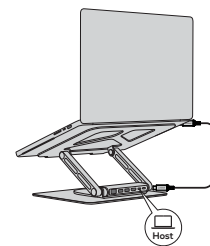

Connect USB-C port to Host USB-C port.