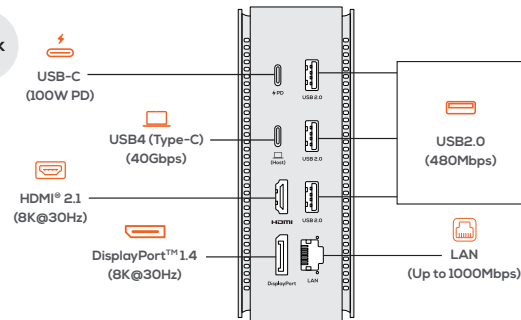

Dual Display Configuration: Window™ supports MST or SST Mode 4K@60Hz; Mac™ OS supports SST Mode 4K@60Hz

USB4 Cable: 80cm

Product and Package	Package Contents
• Product Dimension: 12.9 × 6.95 × 4.8 cm	• USB4 Docking Station
• Product Weight: 309g	• 80cm USB4 Cable
• Package Dimension: 211 × 116 × 6.4 cm	• Instruction Manual
• Package Weight: 487g	• Product Registration Card

Product Interface

Front

Back

Operation

USB-C PD Charging via Power Supply.
Connect USB-C port to Host USB-C port.

*Use original cable for safety purposes.
*USB-C PD charger is not included.

Display Resolution Compatibility Table