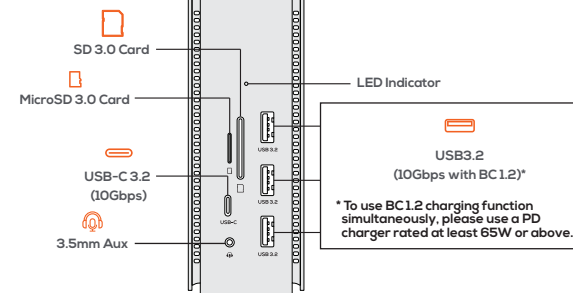

Compatibility and Limitation:

- USB4 is backward compatible with all USB standards including Thunderbolt™ 3 and 4.
- Product is compatible with Windows™ 7, 8, 10, 11 and Mac™ OS 10.12
- Windows™ OS supports MST, Mac™ OS only supports SST in USB-C Display Alt mode, MacBook™ (2020) with M1 CPU currently only supports 1 external monitor display.
- Product does not include USB-C power supply.

Product Specifications

Upstream Port:

- USB4 (Type-C form) * 1: 40Gbps

Downstream Port:

- USB Type-C 3.2 * 1: 10Gbps
- USB Type-C PD * 1: 100W Pass-Through
- USB3.2 Port * 3: 10Gbps (Supports BC 1.2 Charging up to 7.5W)
- USB2.0 Port * 3: 480Mbps
- HDMI® 2.1 * 1: 8K@30Hz
- DisplayPort™ 1.4 * 1: 8K@30Hz
- RJ45 Port * 1: 10/100/1000Mbps
- SD Card Reader * 1: SD 3.0 (Compatible with SDXC, SDHC and SD)
- MicroSD Card Reader * 1: MicroSD 3.0 (Compatible with MicroSDXC, MicroSDHC and MicroSD)
- Audio Port * 1: 3.5mm Aux In/Out (SPDIF-OUT supports 16/20/24-bit format and 44.1/48/88.2/96kHz Sample Rate)

Dual Display Configuration: Window™ supports MST or SST Mode 4K@60Hz; Mac™ OS supports SST Mode 4K@60Hz

USB4 Cable: 80cm

Product and Package	Package Contents
• Product Dimension: 12.9 × 6.95 × 4.8 cm	• USB4 Docking Station
• Product Weight: 309g	• 80cm USB4 Cable
• Package Dimension: 211 × 116 × 6.4 cm	• Instruction Manual
• Package Weight: 487g	• Product Registration Card

Product Interface

Front