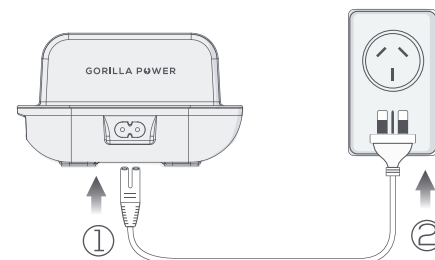

**THANK YOU FOR CHOOSING THIS MBEAT PRODUCT.
PLEASE READ THE MANUAL CAREFULLY BEFORE USE.
STORE THIS MANUAL IN A SAFE PLACE FOR FUTURE
REFERENCE.**

SAFETY INFORMATION

Use original or certified cables.

Avoid overloading device.

Avoid exposure to liquids.

Avoid extreme temperatures.

Do not disassemble.

FEATURES

Charge up to 7 devices simultaneously; 6× USB-A and 1× USB-C PD charging ports.
USB-C Power Delivery; fast charge your iPhone or iPad Pro (also compatible with Android/Windows devices).
Anti-scratch silicone dividers; de-clutter your workspace and organise your devices while you charge.
Peace of mind; built-in protection prevents shorting and overcharging of your devices.

SPECIFICATIONS

AC Power Input:	100-240V~50/60Hz, 1.3A
USB-A Output:	42W
USB-A Port 1~3:	DC 5V/1.8A (Max per port)
USB-A Port 4~6:	DC 5V/1.0A (Max per port)
USB-C Port:	DC 5V/3A or 9V/2A or 12V/1.5A
Total Output:	60W
Cable Length:	1.5m
Product Dimension:	215mm × 125mm × 73mm
Product Weight:	0.66kg
* Indoor use only.	
* The product is only suitable for IT/AV equipment.	

CONNECT TO POWER