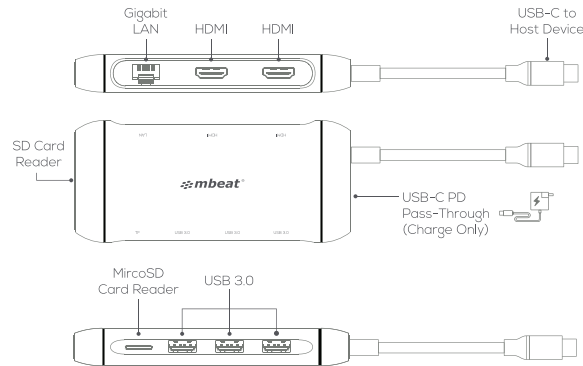

Features

Compact and Powerful

9-in-1 USB-C docking station, premium aluminium finish, built to last.

100W PD and Gigabit Ethernet

USB-C PD 3.0 and RJ45 LAN: support lightning-fast pass-through charging and network transfer speeds.

Specifications

Input: USB-C

Output: USB 3.0 ×3, USB-C PD ×1, HDMI ×2, RJ45 LAN ×1, SD Card Reader ×1, MicroSD Card Reader ×1

USB Port: USB 3.0 plug and play up to 5Gbps, backward compatible with USB 2.0/1.1

*MST support subject to hardware limitation.

RJ45 LAN Port: 10/100/1000Mbps Gigabit Ethernet

SD Slot: Support SDXC, up to 2TB

MicroSD Slot: Support MicroSDXC, up to 2TB

Product Dimension: 12.4×5.5×1.7 cm

USB-C Cable Length: 15 cm

Product Weight: 89 g

Product Interface

Dual Display Setup for Android OS

SST Dual Monitor Setup

Dual Display Setup for Mac OS

SST Mirror Monitor Setup

SST Dual Monitor Setup

Dual Display Setup for Windows OS