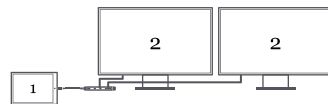

*MST support subject to hardware limitation.

RJ45 LAN Port: 10/100/1000Mbps Gigabit Ethernet

SD Slot: Support SDXC, up to 2TB

MicroSD Slot: Support MicroSDXC, up to 2TB

Product Dimension: 12.4×5.5×1.7 cm

USB-C Cable Length: 15 cm

Product Weight: 89 g

Product Interface

Dual Display Setup for Android OS

SST Dual Monitor Setup

Dual Display Setup for Mac OS

SST Mirror Monitor Setup

SST Dual Monitor Setup

Dual Display Setup for Windows OS